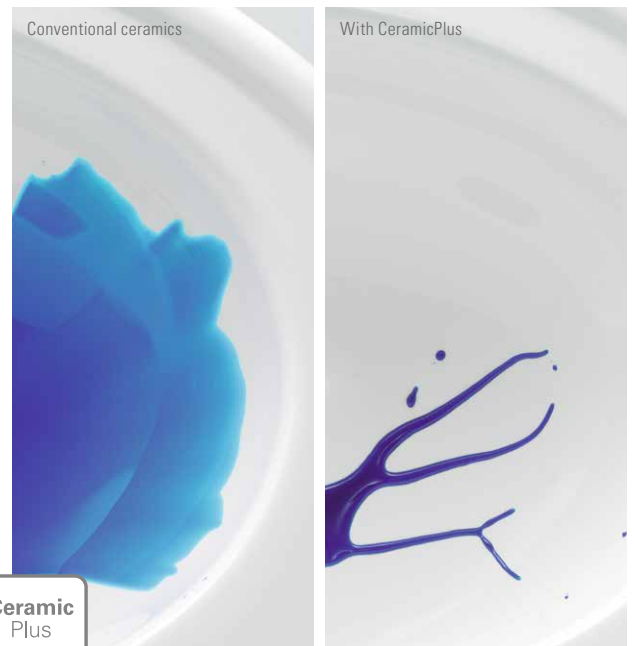

Direct Flush
Villeroy & Boch

The innovative flushing technology allows quick and easy cleaning. The flush rinses the entire inner bowl cleanly and efficiently, with a precise and splash-free action. And by dispensing with the flushing rim that used to be the norm, the toilet is particularly easy and hygienic to clean.

OPTIONAL SURFACE FINISHES

AntiBac
Villeroy & Boch

The innovative surface technology has been proven to reduce bacterial growth by more than 99.9%. Practical: the antibacterial properties are integrated directly into the bathroom ceramics, thus significantly reducing the amount of chemical cleaning agents needed.

Ceramic Plus
Villeroy & Boch

The ceramic surface finish brings a decisive advantage: water droplets coalesce to form beads, which simply flow down the drain. Instead of adhering to the surface, residue such as dirt and limescale is largely flushed away.